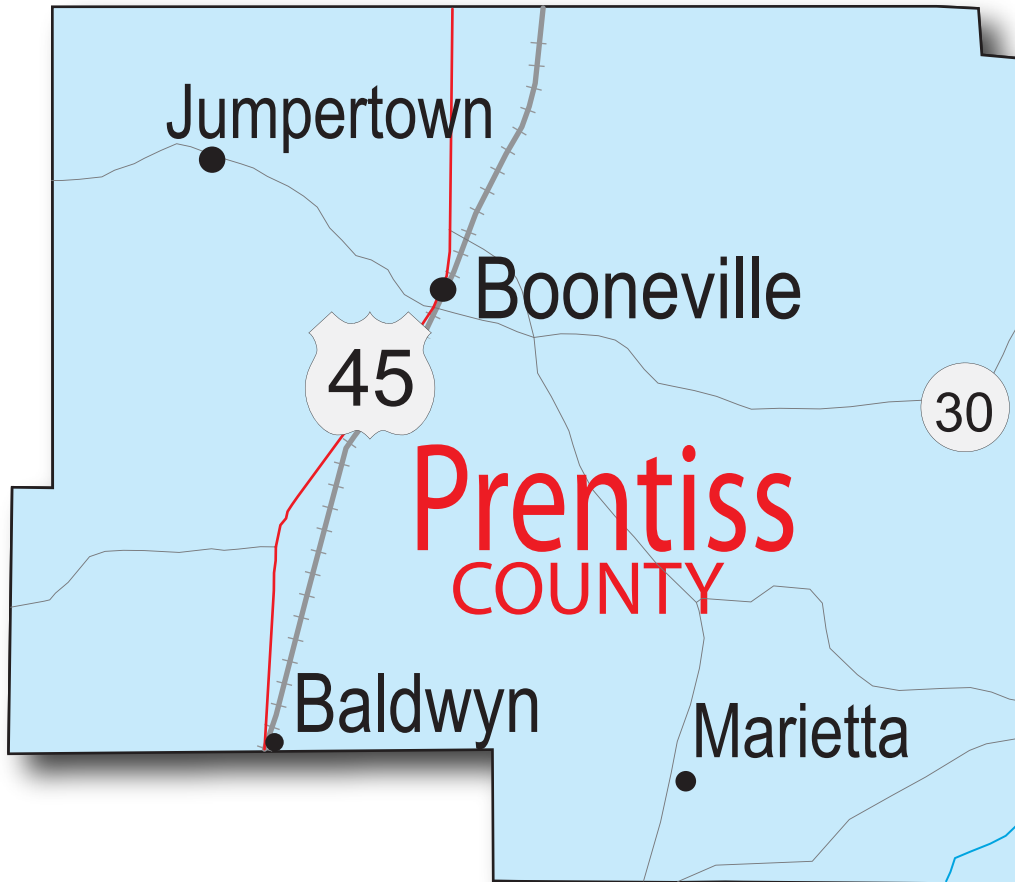

## Major Communities in Prentiss County

### Population

Baldwyn - 3,357  
Booneville - 8,252  
Jumpertown - 395  
Marietta - 236

Source: 2008 U. S. Census